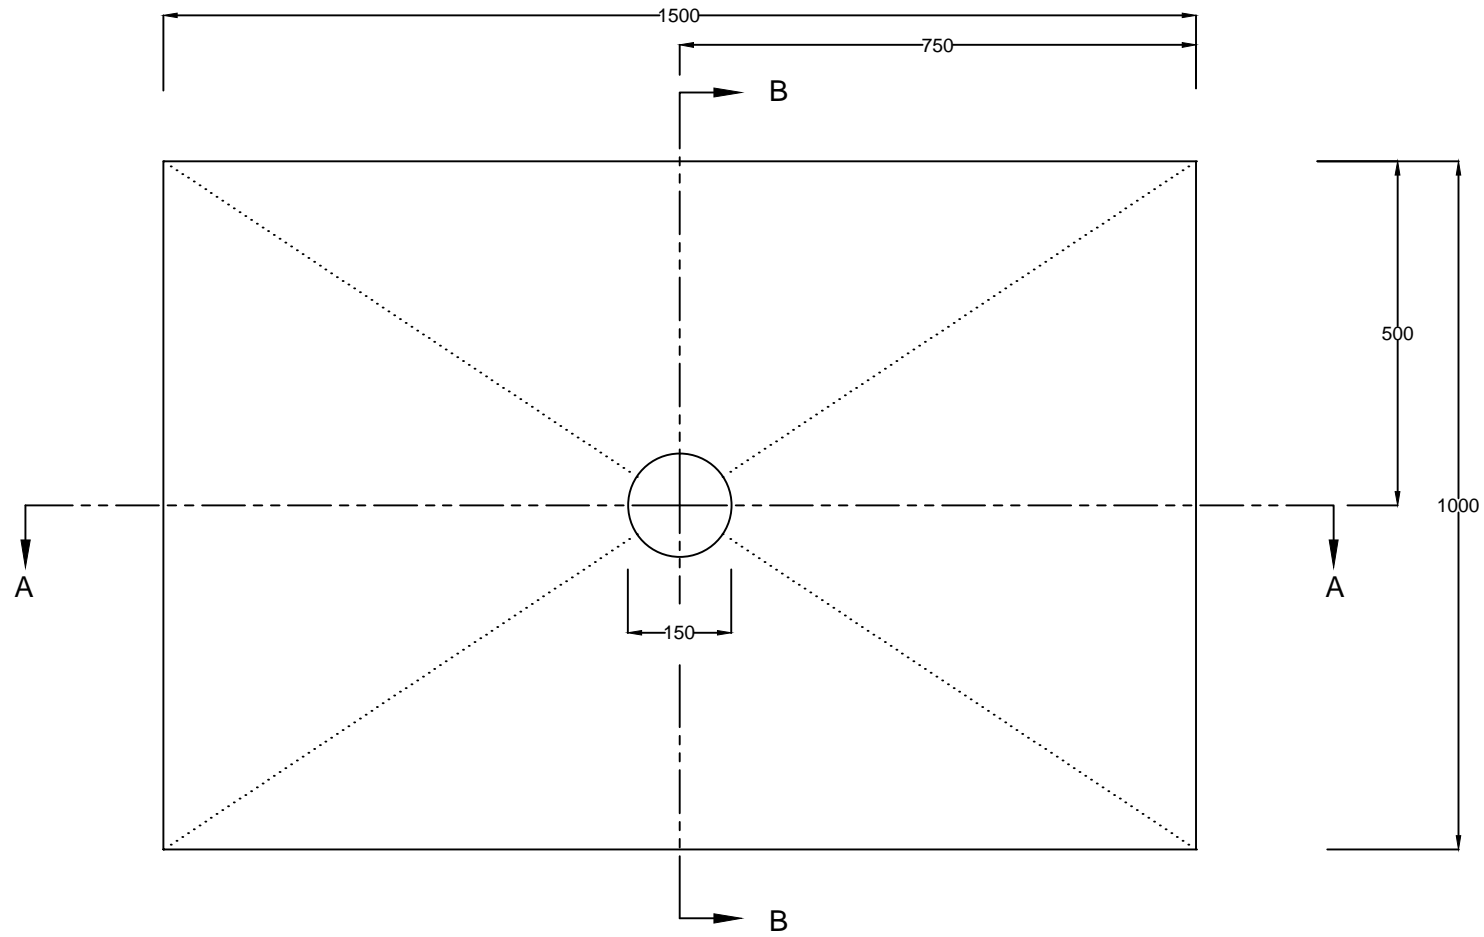

CROSS SECTION A

DRAWING NOT TO SCALE
WARMUP NZ LTD.
TITLE: CENTRE 1000 X 1000
TG

DRAWING NOT TO SCALE	
WARMUP NZ LTD.	
TITLE: CHANNEL 1000 X 1000	
	TG

CROSS SECTION A

CROSS SECTION B

DRAWING NOT TO SCALE

WARMUP NZ LTD.

TITLE:
CENTRE 1500 X 1000

TG

DRAWING NOT TO SCALE
 WARMUP NZ LTD.
 TITLE:
 CHANNEL 1500 X 1000

TG

CROSS SECTION A

CROSS SECTION B

DRAWING NOT TO SCALE
WARMUP NZ LTD.
TITLE: OFFSET 1500 X 1000
TG

DRAWING NOT TO SCALE
WARMUP NZ LTD.
TITLE: TRANSVERSE 2000 X 1000
TG

CROSS SECTION A

CROSS SECTION B

DRAWING NOT TO SCALE
 WARMUP NZ LTD.
 TITLE:
 OFFSET 2000 X 1000

TG