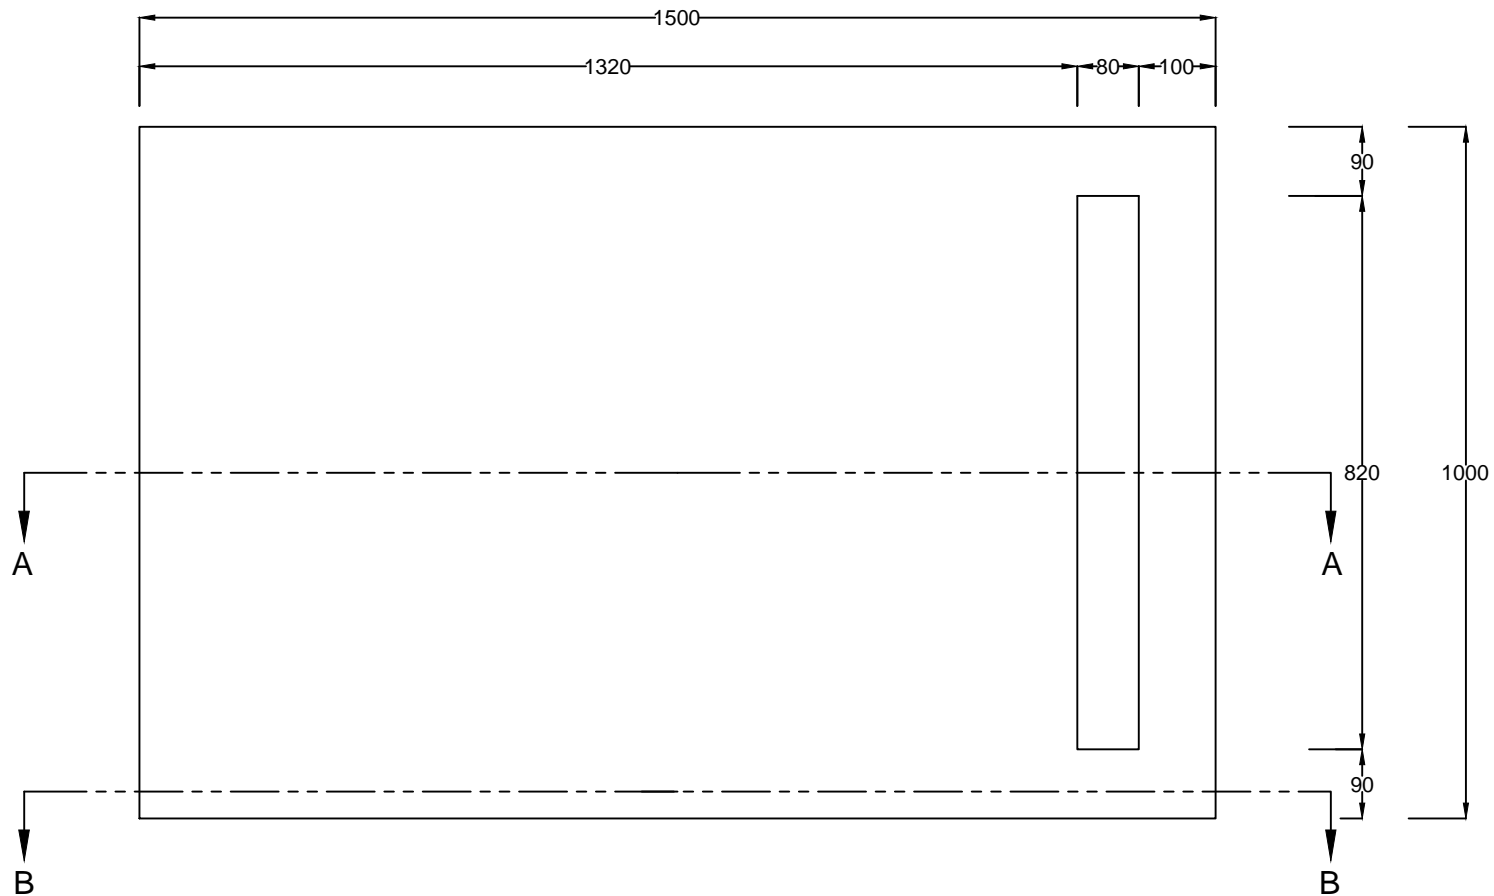

CROSS SECTION A

DRAWING NOT TO SCALE
WARMUP NZ LTD.
TITLE: CENTRE 1000 X 1000
TG

DRAWING NOT TO SCALE	
WARMUP NZ LTD.	
TITLE: CHANNEL 1000 X 1000	
	TG

CROSS SECTION A

CROSS SECTION B

DRAWING NOT TO SCALE

WARMUP NZ LTD.

TITLE:
CENTRE 1500 X 1000

TG

DRAWING NOT TO SCALE
 WARMUP NZ LTD.
 TITLE:
 CHANNEL 1500 X 1000

TG

CROSS SECTION A

CROSS SECTION B

DRAWING NOT TO SCALE
WARMUP NZ LTD.
TITLE: OFFSET 1500 X 1000
TG

DRAWING NOT TO SCALE
WARMUP NZ LTD.
TITLE: TRANSVERSE 2000 X 1000
TG

CROSS SECTION A

CROSS SECTION B

DRAWING NOT TO SCALE
 WARMUP NZ LTD.
 TITLE:
 OFFSET 2000 X 1000

TG