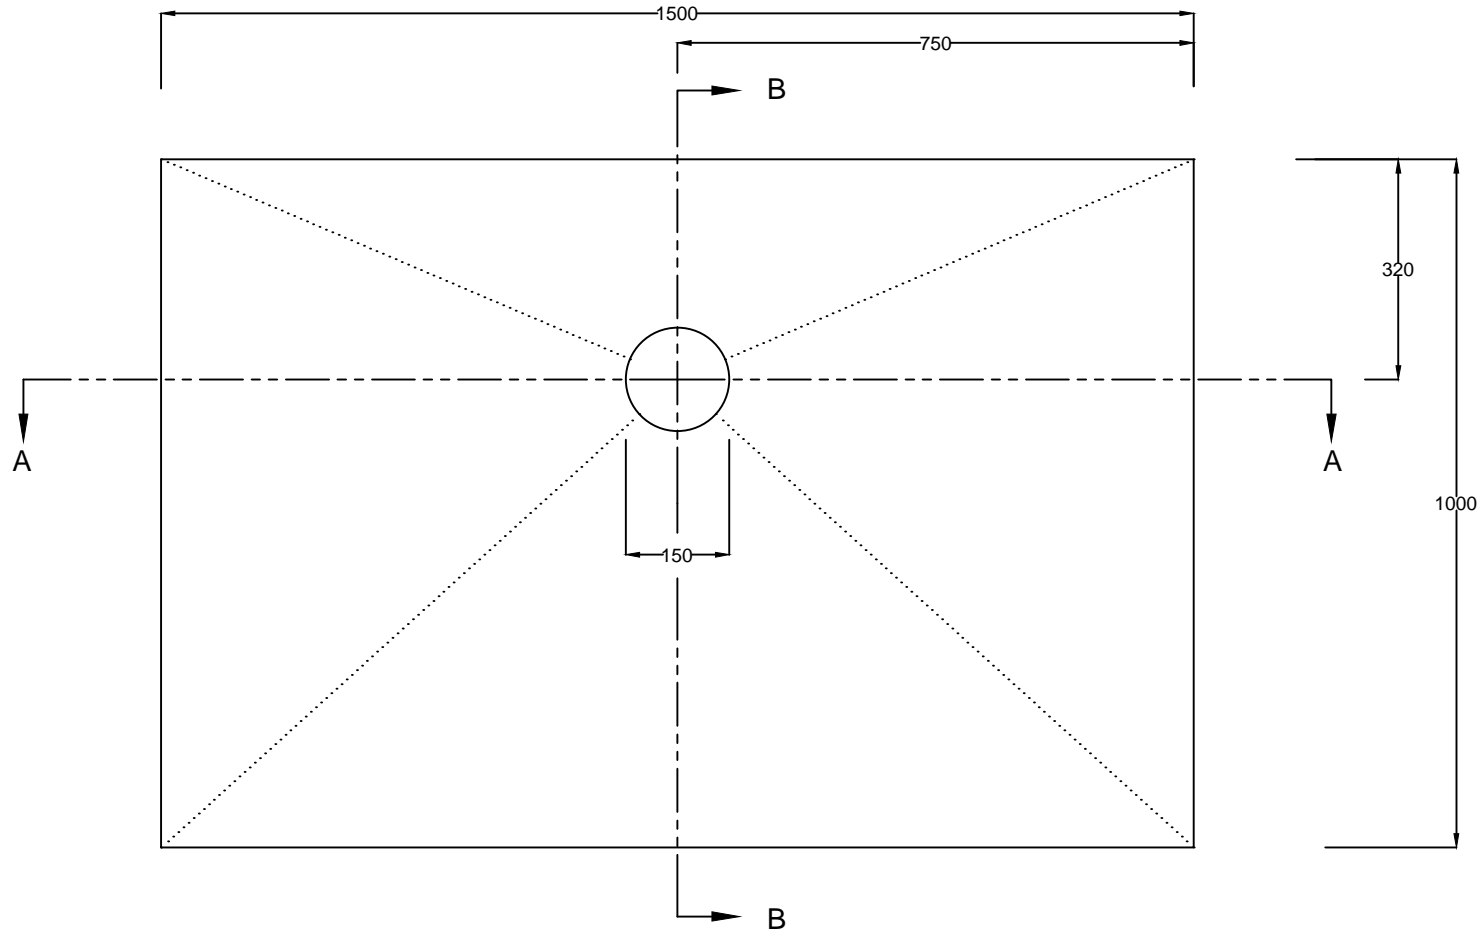

CROSS SECTION A

DRAWING NOT TO SCALE
WARMUP NZ LTD.
TITLE: CENTRE 1000 X 1000
TG

DRAWING NOT TO SCALE	
WARMUP NZ LTD.	
TITLE: CHANNEL 1000 X 1000	
	TG

CROSS SECTION A

CROSS SECTION B

DRAWING NOT TO SCALE

WARMUP NZ LTD.

TITLE:
CENTRE 1500 X 1000

TG

DRAWING NOT TO SCALE
 WARMUP NZ LTD.
 TITLE:
 CHANNEL 1500 X 1000

TG

CROSS SECTION A

CROSS SECTION B

DRAWING NOT TO SCALE
WARMUP NZ LTD.
TITLE: OFFSET 1500 X 1000
TG

DRAWING NOT TO SCALE
WARMUP NZ LTD.
TITLE: TRANSVERSE 2000 X 1000
TG

CROSS SECTION A

CROSS SECTION B

DRAWING NOT TO SCALE
 WARMUP NZ LTD.
 TITLE:
 OFFSET 2000 X 1000

TG