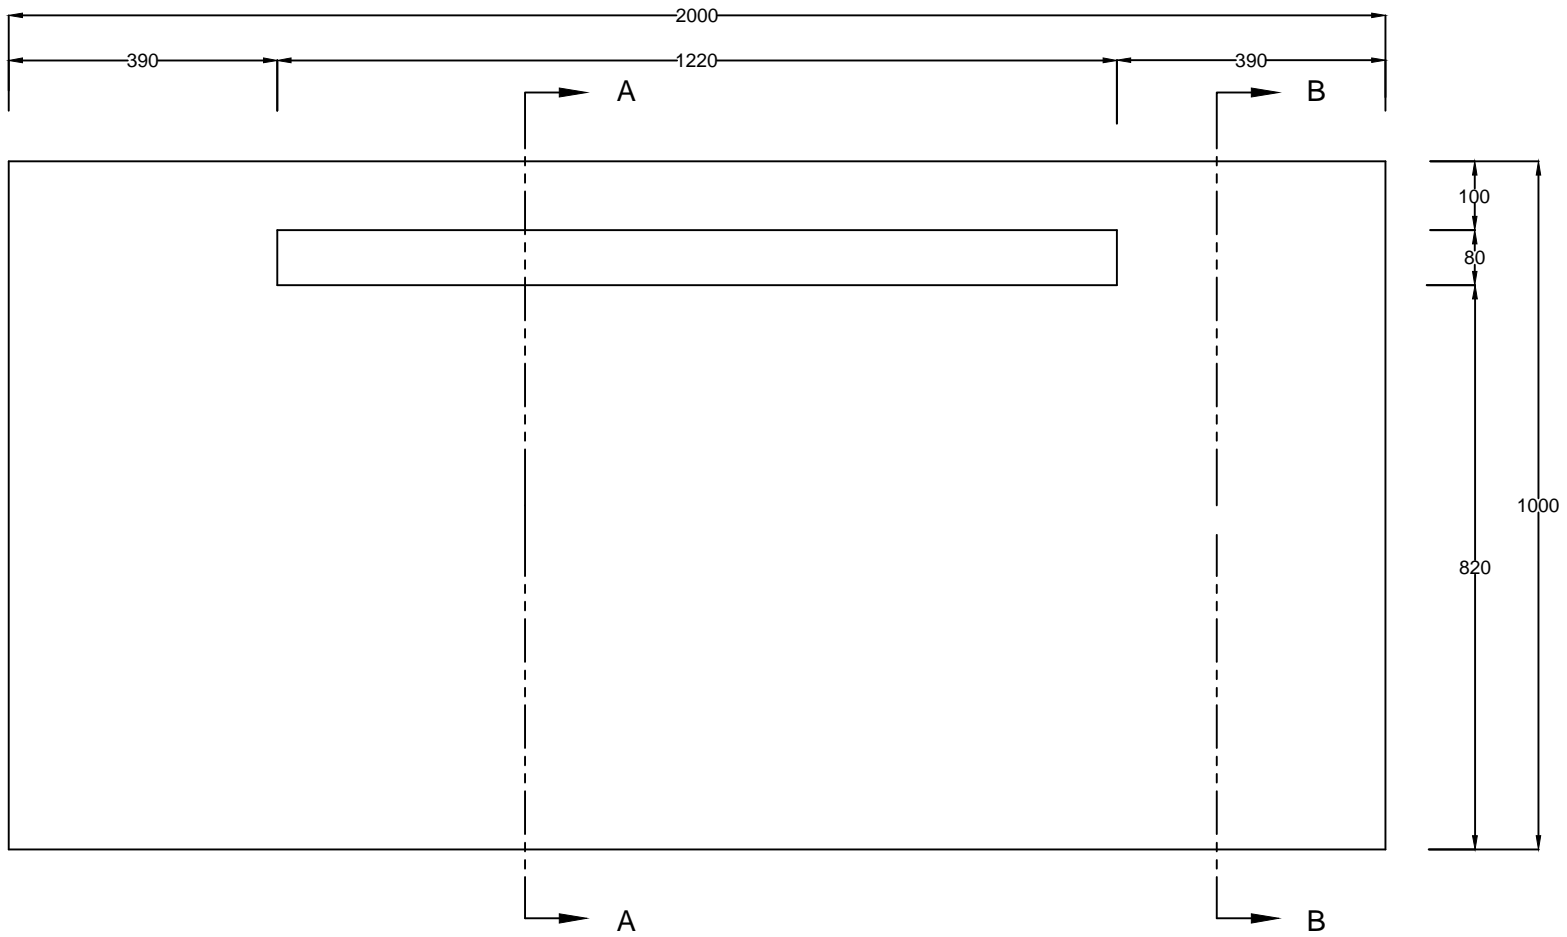

CROSS SECTION A

DRAWING NOT TO SCALE
WARMUP NZ LTD.
TITLE: CENTRE 1000 X 1000
TG

DRAWING NOT TO SCALE	
WARMUP NZ LTD.	
TITLE: CHANNEL 1000 X 1000	
	TG

CROSS SECTION A

CROSS SECTION B

DRAWING NOT TO SCALE

WARMUP NZ LTD.

TITLE:
CENTRE 1500 X 1000

TG

DRAWING NOT TO SCALE
 WARMUP NZ LTD.
 TITLE:
 CHANNEL 1500 X 1000

TG

CROSS SECTION A

CROSS SECTION B

DRAWING NOT TO SCALE
WARMUP NZ LTD.
TITLE: OFFSET 1500 X 1000
TG

DRAWING NOT TO SCALE
WARMUP NZ LTD.
TITLE: TRANSVERSE 2000 X 1000
TG

CROSS SECTION A

CROSS SECTION B

DRAWING NOT TO SCALE
 WARMUP NZ LTD.
 TITLE:
 OFFSET 2000 X 1000

TG