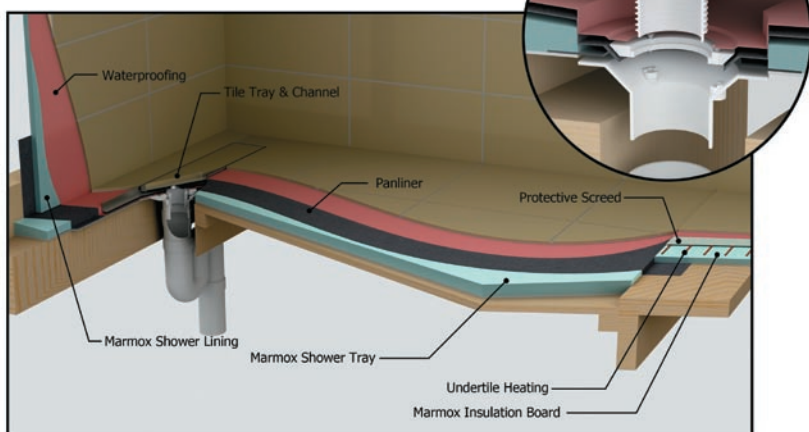

## Key Features

- An innovative and proven 'all-in-one' wetroom solution
- Designed to fit any bathroom area
- Strong, durable and totally waterproof
- New Zealand Building Code compliant
- Proven history of quality components
- Peace-of-mind guarantee on installation and components

### Level Entry System + Channel Drain

The WARMUP Shower & Wetroom Solution is a totally integrated and waterproof bathroom wetroom solution that is designed, installed and guaranteed to last.

Using the very latest technologies, the innovative and proven WARMUP Shower & Wetroom Solution, is the first completely waterproof and integrated wetroom design.