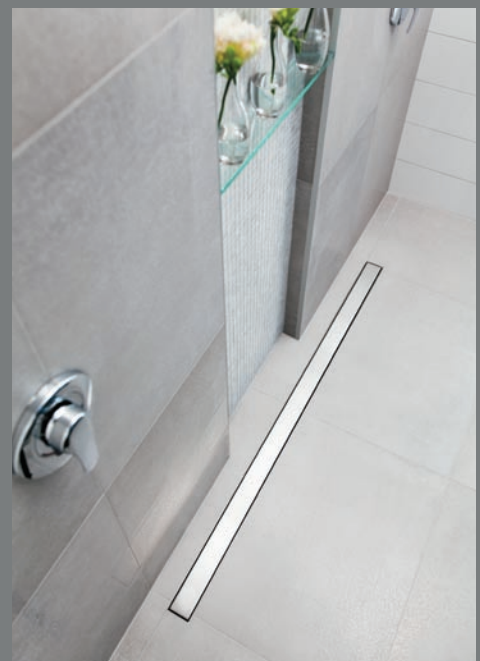

showers & wetrooms

innovation,
technology,
design

Using the very latest technologies, the innovative and proven WARMUP Shower & Wetroom Solution is the first completely waterproof and integrated wetroom design.

warmup®
W E T R O O M S